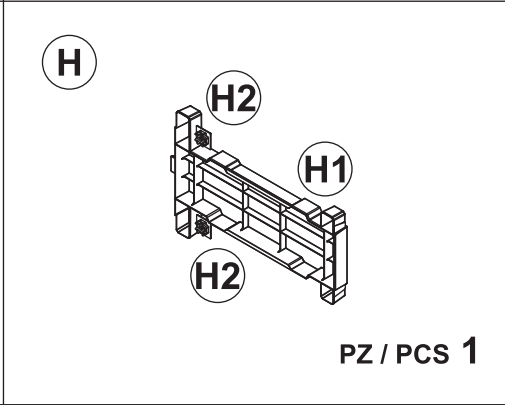

ANNIVERSARY MEGA

Art. 250 cm 89x54x190h | in 35x21x75h

1

2

3

4

7

8