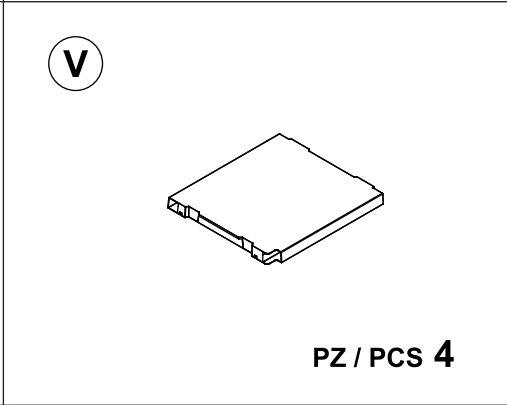

ANNIVERSARY MEGA

Art. 250 cm 89x54x190h | in 35x21x75h

1

2

3

4

7

8