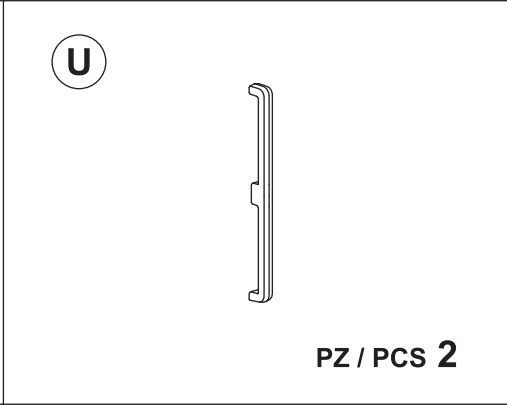

ANNIVERSARY MEGA

Art. 250 cm 89x54x190h | in 35x21x75h

1

2

3

4

7

8