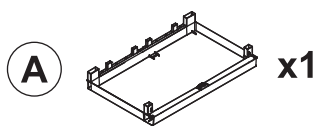

ANNIVERSARY MEGA

Art. 250 cm 89x54x190h | in 35x21x75h

1

2

3

4

7

8