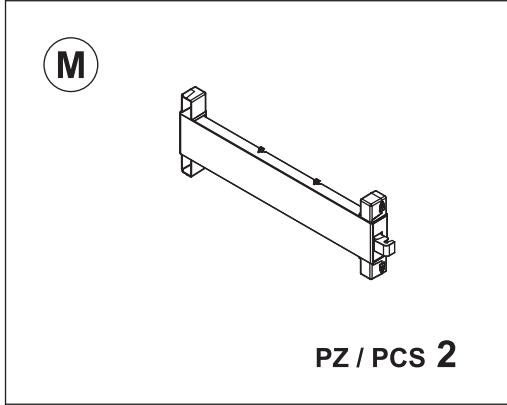

ANNIVERSARY MEGA

Art. 250 cm 89x54x190h | in 35x21x75h

1

2

3

4

7

8