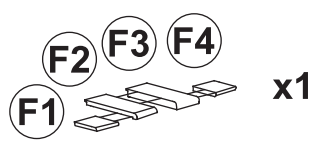

ANNIVERSARY MEGA

Art. 250 cm 89x54x190h | in 35x21x75h

1

2

3

4

7

8