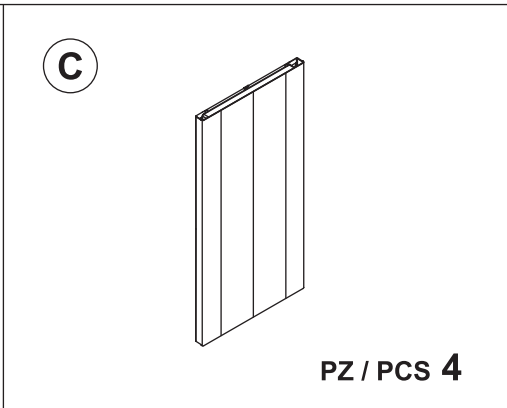

ANNIVERSARY MEGA

Art. 250 cm 89x54x190h | in 35x21x75h

1

2

3

4

7

8