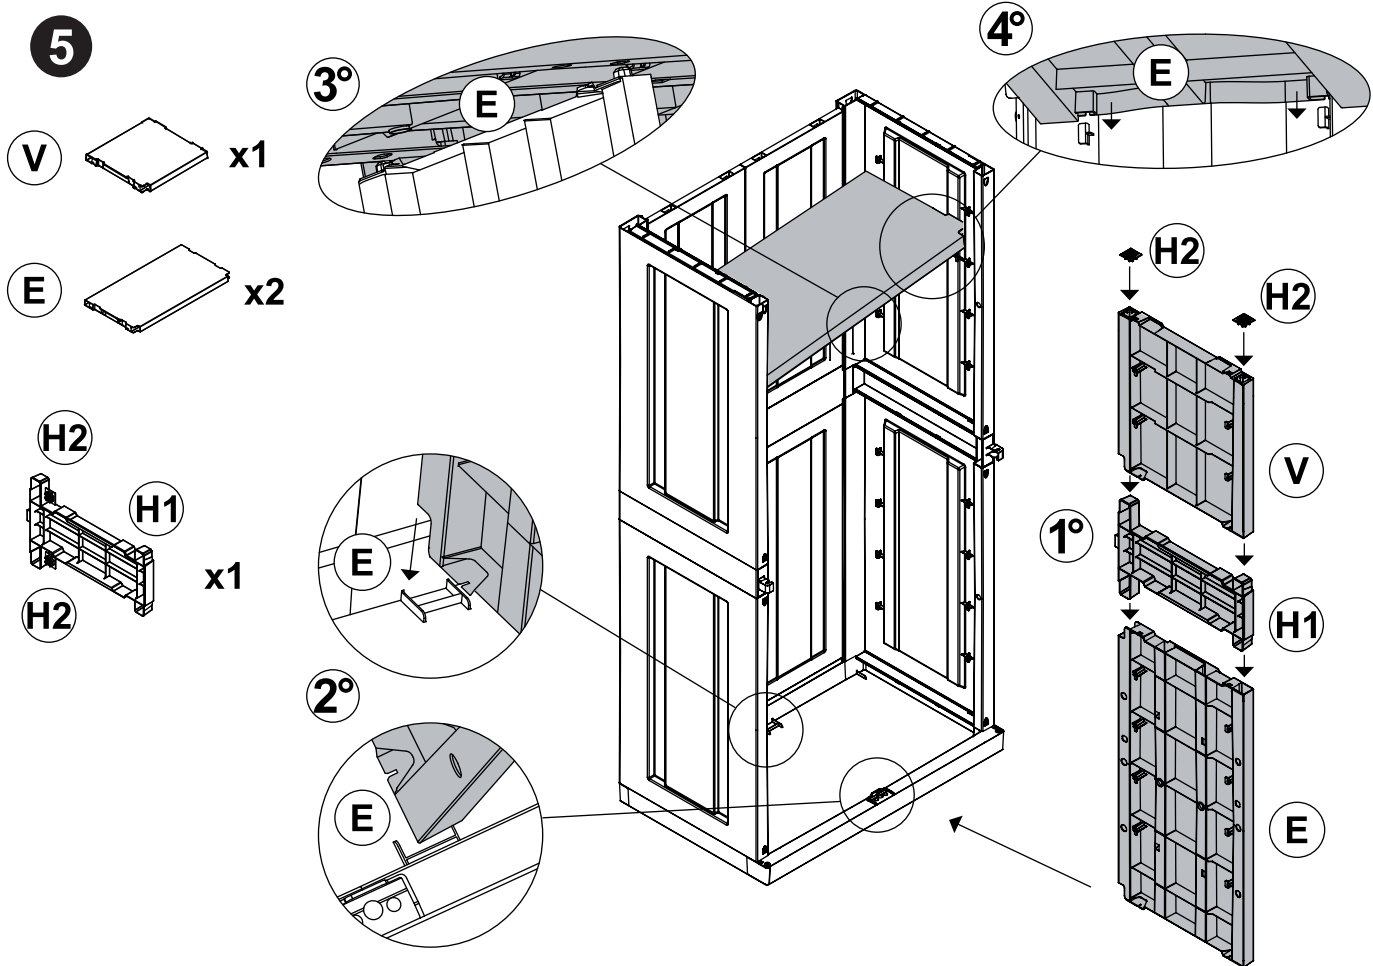

ANNIVERSARY MEGA

Art. 250 cm 89x54x190h | in 35x21x75h

1

2

3

4

7

8