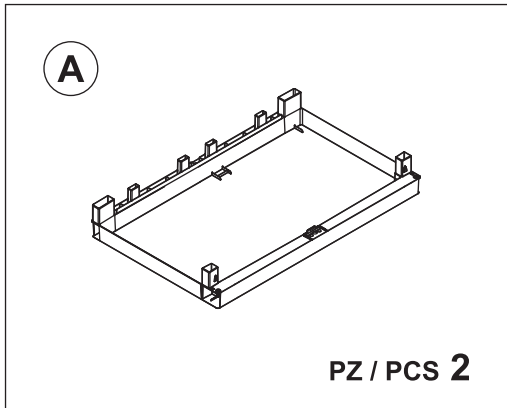

ANNIVERSARY MEGA

Art. 250 cm 89x54x190h | in 35x21x75h

1

2

3

4

7

8