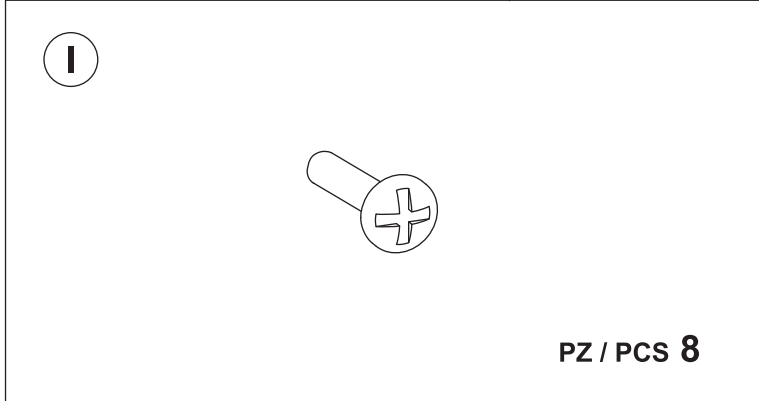

ANNIVERSARY MEGA

Art. 250 cm 89x54x190h | in 35x21x75h

1

2

3

4

7

8