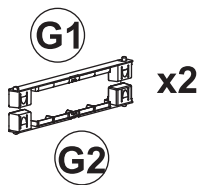

ANNIVERSARY MEGA

Art. 250 cm 89x54x190h | in 35x21x75h

1

2

3

4

7

8