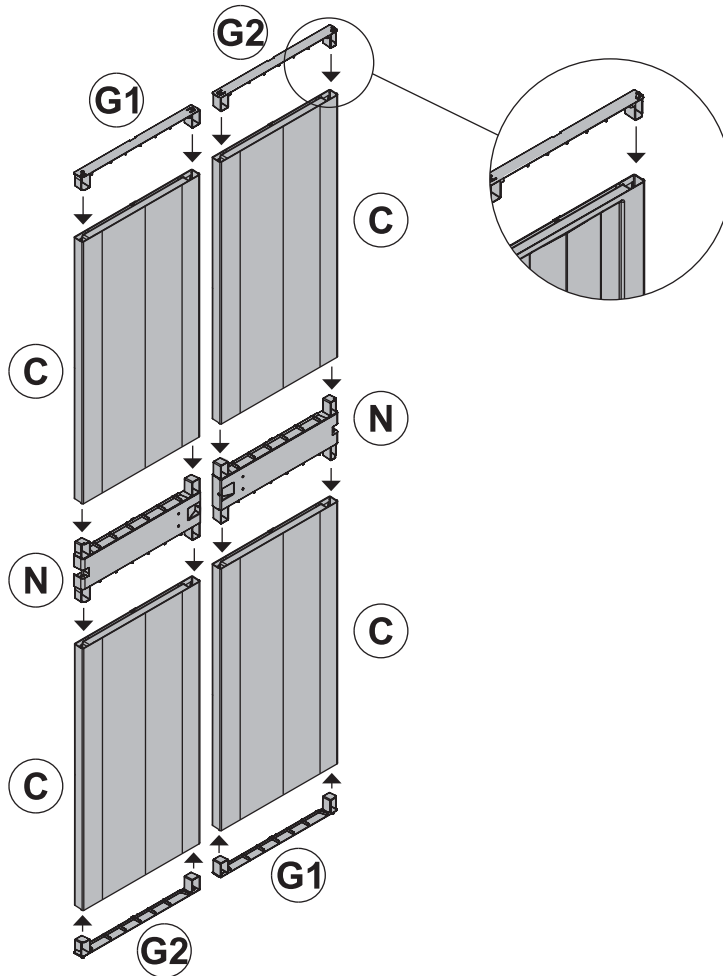

ANNIVERSARY MEGA

Art. 250 cm 89x54x190h | in 35x21x75h

1

2

3

4

7

8