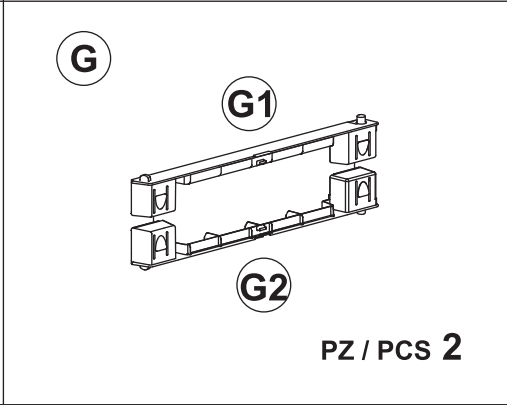

ANNIVERSARY MEGA

Art. 250 cm 89x54x190h | in 35x21x75h

1

2

3

4

7

8