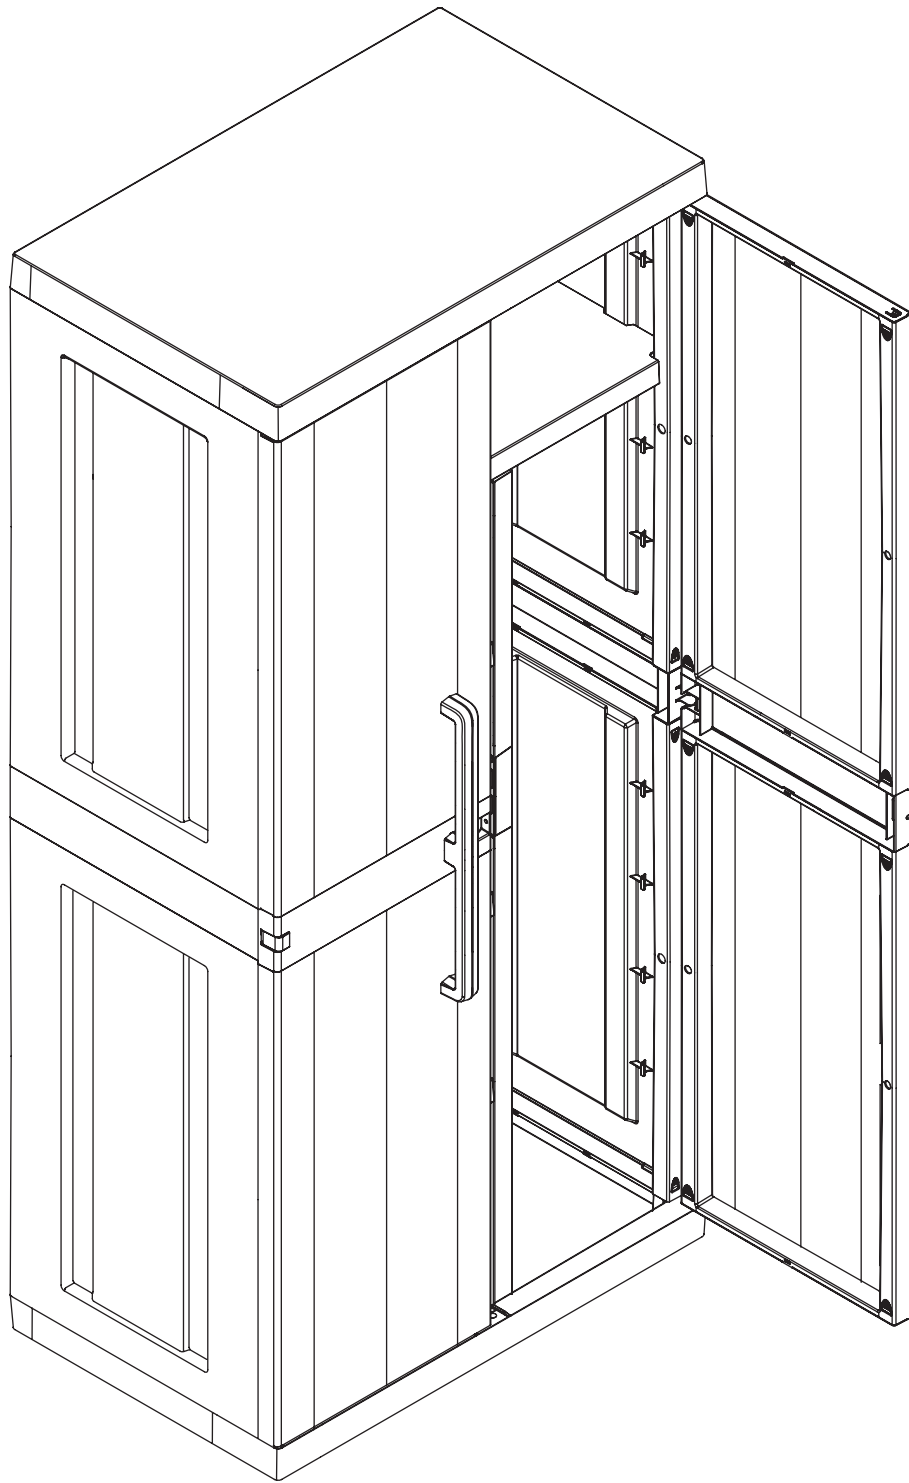

ANNIVERSARY MEGA

Art. 250 cm 89x54x190h | in 35x21x75h

1

2

3

4

7

8