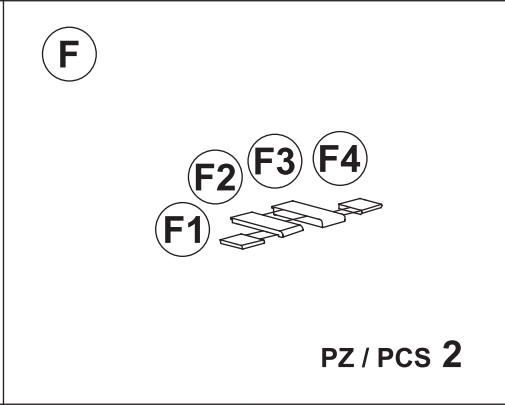

ANNIVERSARY MEGA

Art. 250 cm 89x54x190h | in 35x21x75h

1

2

3

4

7

8