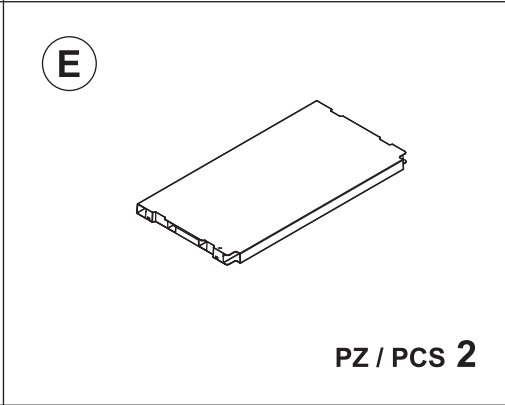

ANNIVERSARY MEGA

Art. 250 cm 89x54x190h | in 35x21x75h

1

2

3

4

7

8