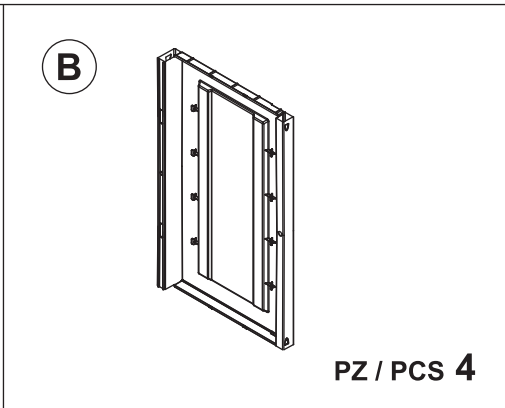

ANNIVERSARY MEGA

Art. 250 cm 89x54x190h | in 35x21x75h

1

2

3

4

7

8